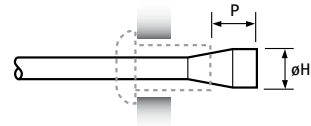

Avsert® Mandrel & Spring Information

Aiguilles et Ressorts d'aiguille / Nietdorne und -federn
Mandrini e Molle / Mandriles y Muelles

Mandrel / Aiguille / Nietdorn
Mandrino / Mandril

Spring / Ressort d'aiguille / Nietdornfeder /
Molla / Muelle

ϕ		Description Description Beschreibung Descrizione Descripción	ϕH	P	Standard Nose Equipment Nez de pose Standard Standard-Mundstück Testata Standard Boquilla Estándard	
					Mandrel Part No/ref	Spring Part No/ref
M2.5 x 0.45	as rec.	Standard green	.0725	.145	07150-06003	07150-06803
M3 x 0.5	as rec.	Standard green	.088	.185	07150-06004	07150-06804

all dimensions in inches / en pouces / alle Maße in Zoll / in pollici / en pulgadas

www.avdel-global.com

© 2010 Infastech

Avsert® is a trademark of Avdel UK Limited

05.2007

Data shown is subject to change without prior notice as a result of continuous product development and improvement policy.
Your local Avdel representative is at your disposal should you need to confirm latest information.